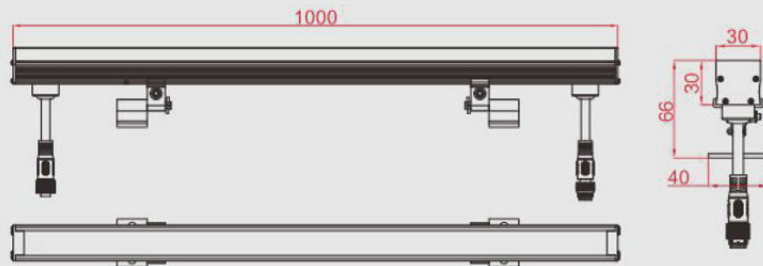

# LED Wall Wash

Size: mm

LED Type	Cree, Osram, Lumileds, Nichia etc.		
Power Rating	7.2W	12W	24W
Dimension without mounting bracket	30x30x300mm	30x30x500mm	30x30x1000mm
Luminous Flux	396lm	660lm	1320lm
Life Span	≥ 50000 hours		
LED Color	White, R, G, B, RGB		
Beam Angle	30°, 45°, 60°, 25x45°, 100°		
Input Voltage	24VDC		
Material (Housing)	Aluminum Body, Oxidation Sandblasting		
Glass Material	Tempered Glass		
Working Temperature	-25°C to +50°C		
Cable Interconnect	Power cable: 2x1.0mm <sup>2</sup> rubber cable Signal cable: 4x0.3mm <sup>2</sup> rubber cable		
Control	ON/OFF, DMX512		
Ingress Protection	IP65		
Contrast Level	16 bit (DMX512)		
Brightness Level	256		
Classification	III		
LED Driver	Constant Current Dirver, Constant Voltage Driver		
Working Environment	Indoor, outdoor		