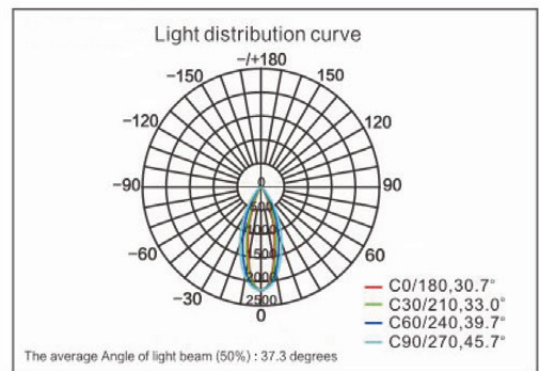

# LED Wall Wash

Size: mm

LED Type	Cree, Osram, Lumileds, Nichia etc.		
Power Rating	7.2W	12W	24W
Dimension without mounting bracket	30x30x300mm	30x30x500mm	30x30x1000mm
Luminous Flux	396lm	660lm	1320lm
Life Span	≥ 50000 hours		
LED Color	White, R, G, B, RGB		
Beam Angle	30°, 45°, 60°, 25x45°, 100°		
Input Voltage	24VDC		
Material (Housing)	Aluminum Body, Oxidation Sandblasting		
Glass Material	Tempered Glass		
Working Temperature	-25°C to +50°C		
Cable Interconnect	Power cable: 2x1.0mm <sup>2</sup> rubber cable Signal cable: 4x0.3mm <sup>2</sup> rubber cable		
Control	ON/OFF, DMX512		
Ingress Protection	IP65		
Contrast Level	16 bit (DMX512)		
Brightness Level	256		
Classification	III		
LED Driver	Constant Current Dirver, Constant Voltage Driver		
Working Environment	Indoor, outdoor		